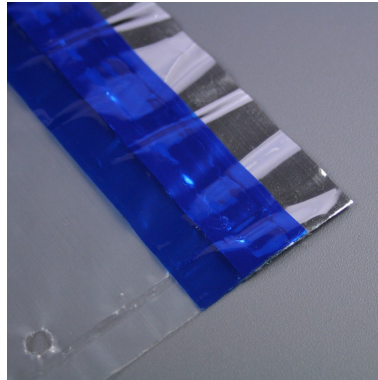

High security envelopes

Security envelopes

Reference : ENV

thickness : 70 microns

Standard packaging : 500 pcs box

Delivery time for personalised product : 3 to 4 weeks

HS Code : 39 23 21 002

Delivery Deadline : 24/48h de stock

Size :

Available colors :

These extruded PE envelopes can offer 3 different kinds of closure :

- Economic : permanent closure
- Standard : leaves a void message when opened
- High security : with watersoluble ink

These envelopes can be entirely personalised, in dimensions and text (MOQ 10.000 pcs)

A few options :

- Printing on the outsides
- Progressive numbering
- Barcodes
- Holes
- Outside pocket to put delivery notes