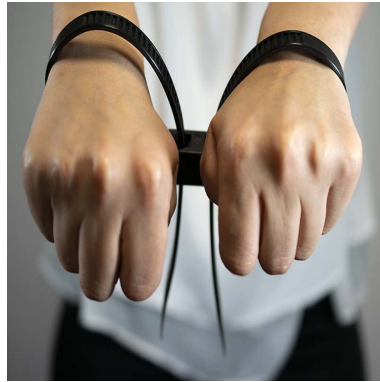

Handcuffs ties

Cable ties

Single Use : Yes

Material : PA6,6

Width : 12 mm

Metal insert : No

Closure type : Progressive tightening

Ex stock : Non