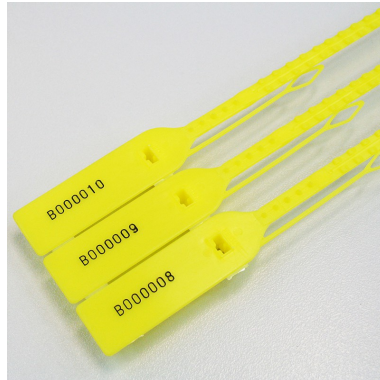

# SBS2

Plastic seals

**Material :** Polypropylen (PP)

**Diameter / Strap width :** 6.4 mm

**Total length :** 350 mm

**Usable length :** 300 mm

**Colours available on stock :** Bleu et jaune

**Pull apart force :** 32 kg

**Metal insert :** No

**Closure type :** Progressive tightening

**Tear off :** No

**Type of tail :** Flat and notched

**Tag dimensions :** 20 x 50 mm

**Ex stock :** Yes

**Standard packaging :** 1.000 pcs box

This polypropylen seal is aimed at closing bags

The 20x35 mm tag can be marked with 2 lines of 7 characters, in 12 weeks (free marking from 5000 pcs on). Logo and barcode are also possible.

*5 pcs mat - 1000 pcs carton*

*Carton : 372 x 372 x 324 mm - 5 kg*

*Free samples on request*