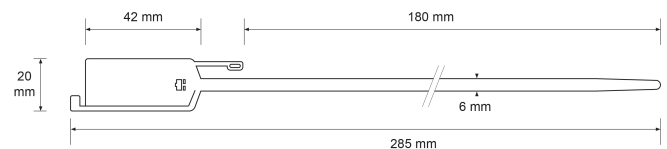

CBS 285

Plastic seals

Material : Polypropylen (PP)

Diameter / Strap width : 6 mm

Total length : 285 mm

Usable length : 180 mm

Colours available on stock : Red

Pull apart force : 30 kg

Metal insert : No

Closure type : Progressive tightening

Tear off : Yes

ISO17712 H : No

Tag dimensions : 20 x 42 mm

Ex stock : Yes

Standard packaging : 1.000 pcs box

Delivery time for personalised product : 4 to 6 weeks

MOQ for stock product : 100 pcs

MOQ personalised products : 5.000 pcs

Weight for 1000 pcs : 6 kg

HS Code : 39 23 50 90

Available colors :

These polypropylen seals are used to close bags or containers

Some yellow or red seals are available in stock (marked E.F and progressively numbered).

White, black, green, blue or orange on request. (at least 10.000pcs)

100 pcs bag- 1000 pcs carton

Carton : 560 x 360 x 460 mm - 6 kg

Free samples on request

ETIGO →

2 Avenue Paul Langevin - Zone d'Activités de Ravennes les Francs - 59200 - TOURCOING - France